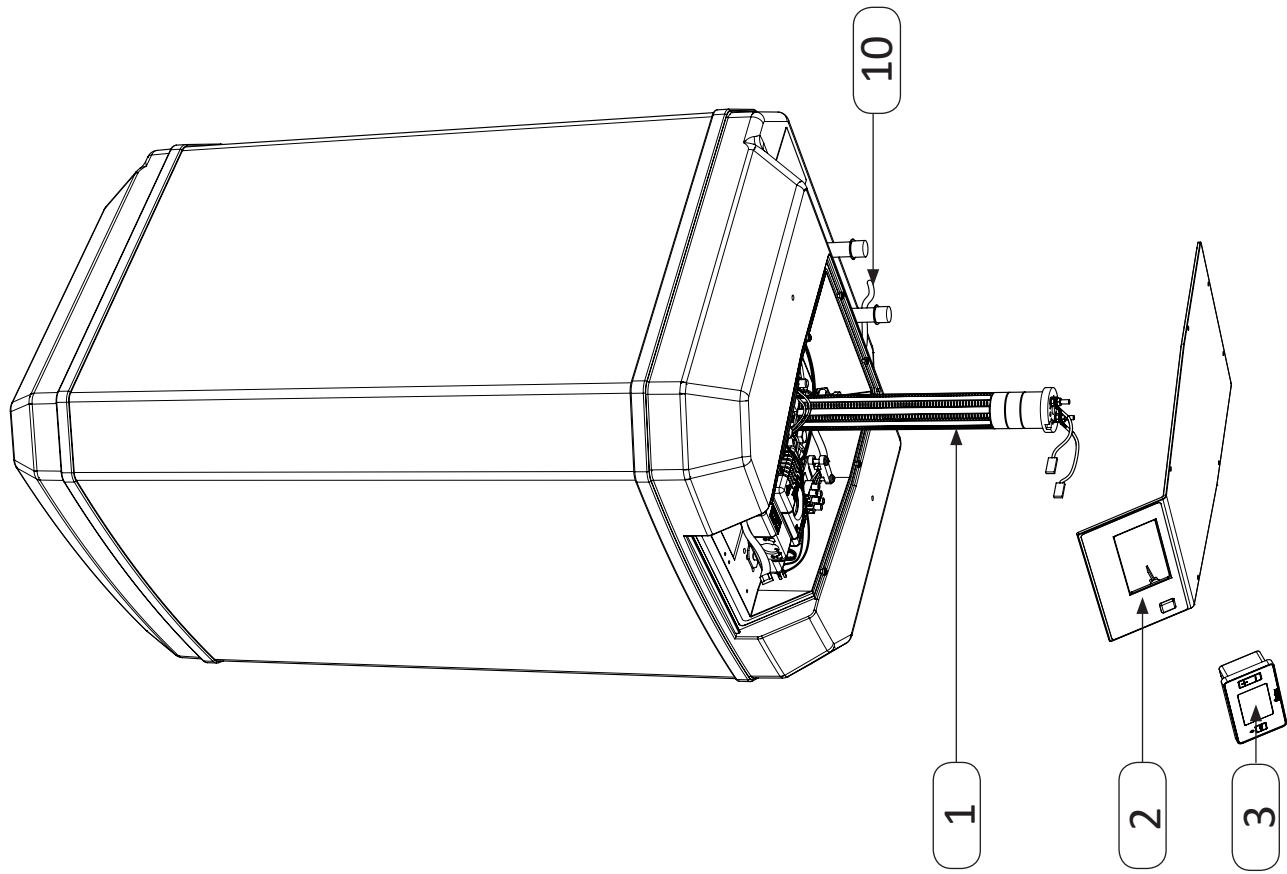

MELITE

BOTTOM VIEW

MELITE

		MELITE 60		MELITE 80		MELITE 100		MELITE 120	
No.	Index	Description	Index	Description	Index	Description	Index	Description	Description
1	718740	Ceramic heater 1,5kW/230V	718472	Ceramic heater 2,0kW/230V	718472	Ceramic heater 2,0kW/230V	718472	Ceramic heater 2,0kW/230V	
2	407480	Bottom cover Melite complete	407480	Bottom cover Melite complete	407480	Bottom cover Melite complete	407480	Bottom cover Melite complete	
3	718474	IFG220 display - white	718474	IFG220 display - white	718474	IFG220 display - white	718474	IFG220 display - white	
4	718866	Signal lamp cable	718866	Signal lamp cable	718866	Signal lamp cable	718866	Signal lamp cable	
5	718865	Cable ICB00005 L=300	718865	Cable ICB00005 L=300	718865	Cable ICB00005 L=300	718865	Cable ICB00005 L=300	
6	718863	Cable Z180	718863	Cable Z180	718863	Cable Z180	718863	Cable Z180	
7	434863	Titanium anode control plate	434863	Titanium anode control plate	434863	Titanium anode control plate	434863	Titanium anode control plate	
8	524689	Titanium anode cable	524689	Titanium anode cable	524689	Titanium anode cable	524689	Titanium anode cable	
9	434864	F-1210 titanium anode	434864	F-1210 titanium anode	434864	F-1210 titanium anode	434864	F-1210 titanium anode	
10	718864	Complete power cable 3x1,5	718864	Complete power cable 3x1,5	718864	Complete power cable 3x1,5	718864	Complete power cable 3x1,5	
11	718473	iBSC120 Thermoregulator	718473	iBSC120 Thermoregulator	718473	iBSC120 Thermoregulator	718473	iBSC120 Thermoregulator	