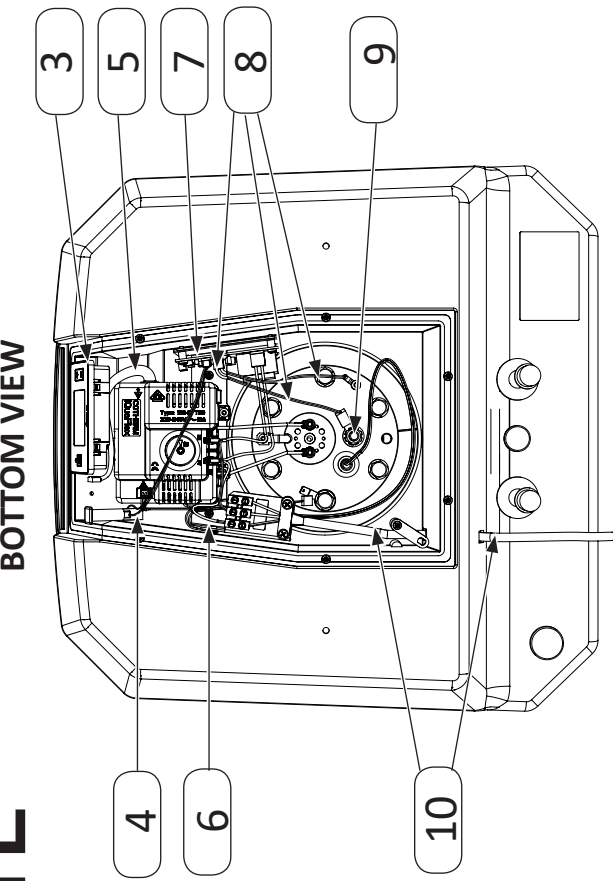

MELITE

BOTTOM VIEW

MELITE

		MELITE 60		MELITE 80		MELITE 100		MELITE 120	
No.	Index	Description	Index	Description	Index	Description	Index	Description	Description
1	718740	Ceramic heater 1,5kW/230V	718472	Ceramic heater 2,0kW/230V	718472	Ceramic heater 2,0kW/230V	718472	Ceramic heater 2,0kW/230V	
2	407480	Bottom cover Melite complete	407480	Bottom cover Melite complete	407480	Bottom cover Melite complete	407480	Bottom cover Melite complete	
3	718474	IFG220 display - white	718474	IFG220 display - white	718474	IFG220 display - white	718474	IFG220 display - white	
4	718866	Signal lamp cable	718866	Signal lamp cable	718866	Signal lamp cable	718866	Signal lamp cable	
5	718865	Cable ICB00005 L=300	718865	Cable ICB00005 L=300	718865	Cable ICB00005 L=300	718865	Cable ICB00005 L=300	
6	718863	Cable Z180	718863	Cable Z180	718863	Cable Z180	718863	Cable Z180	
7	434863	Titanium anode control plate	434863	Titanium anode control plate	434863	Titanium anode control plate	434863	Titanium anode control plate	
8	524689	Titanium anode cable	524689	Titanium anode cable	524689	Titanium anode cable	524689	Titanium anode cable	
9	434864	F-1210 titanium anode	434864	F-1210 titanium anode	434864	F-1210 titanium anode	434864	F-1210 titanium anode	
10	718864	Complete power cable 3x1,5	718864	Complete power cable 3x1,5	718864	Complete power cable 3x1,5	718864	Complete power cable 3x1,5	
11	718473	iBSC120 Thermoregulator	718473	iBSC120 Thermoregulator	718473	iBSC120 Thermoregulator	718473	iBSC120 Thermoregulator	